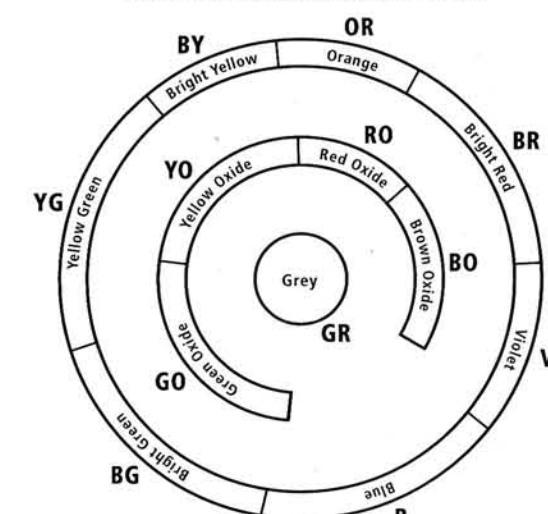

Palettes arranged spatially into the Resene colour disc

Matching colours

Colour matching using the Resene Total Colour System is very easy due to the layout of the palettes. Having identified the hue type, most colours can be located in seconds.

Furthermore, because of the logical nature of the layout of each palette it is possible to use it to identify a desired colour space. For example, if a desired colour sits halfway between 4BG30 and 5BG30 it can be specified at 4.5BG30.