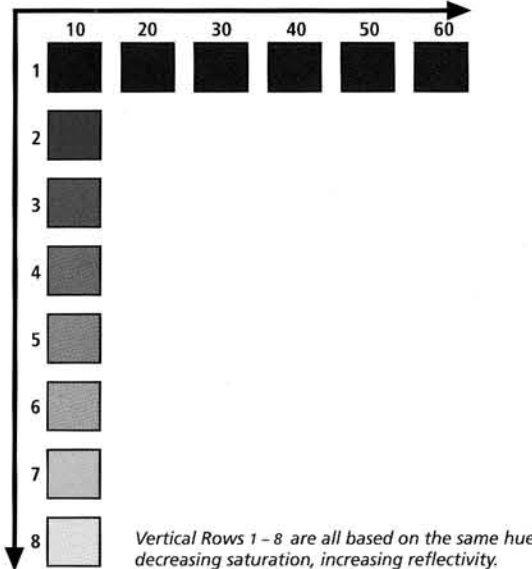

Resene Multi-Finish Range Palettes 1-12

The Resene Total Colour System is a method of colour formulation, notation and presentation. It is divided into twelve different hue types, each of which is called a palette.

Each palette is given an identifying letter code as follows:

- BG = Bright Green
- YG = Yellow Green
- BY = Bright Yellow
- OR = Orange
- RO = Red Oxide
- BR = Bright Red
- V = Violet
- B = Blue
- GR = Grey
- GO = Green Oxide
- YO = Yellow Oxide
- BO = Brown Oxide

Within each palette there are six different hues, each separated by a standard colour space. Where applicable, the hues are arranged across the palette in a logical colour sequence. For example, greens are arranged from blue-greens through yellow-greens, blues from red-blues through green-blues and so on.

Each hue is accorded a double digit number (from 10 to 60) representing its position across the palette. All colours in a horizontal row have equal colour weight.

Every hue has associated with it a vertical column containing another seven colours, each based on the same colour components of the hue and still having equal greyness. They are allotted a single digit number from 1 to 8, indicating the position in the column.

The colours vary down the column by a series of equal steps along a path of decreasing saturation and increasing lightness and reflectivity.

The strongest colour has the lowest number (1) and the palest tint has the highest number (8).

The Total Colour System includes nonfading bright reds that are as colourfast as inorganic pigments, together with permanent bright yellow shades. It has been designed to avoid the massive number of off-whites and/or greys which 'dilute' most other colour systems.

Some colours are more durable than others. Contact your local Resene ColorShop or Reseller for information on the durability of specific colours.

Colours for the environment

The Resene Total Colour System consists of seven organic palettes, providing very clean colours. Harmonising colours are found on the same or adjacent palettes; complementary colours on palettes directly across the disc.

Added to this are four earth palettes, based on oxide colours. These palettes are of particular importance for the selection of environmentally acceptable colour schemes. The final palette is of high fashion greys, using the full hue range from the other palettes to provide yellow tones, red tones, violet tones etc at various degrees of saturation.

The Resene Lumbersider colour chart and The Range also offer a range of earthy tones designed to complement the natural landscape.